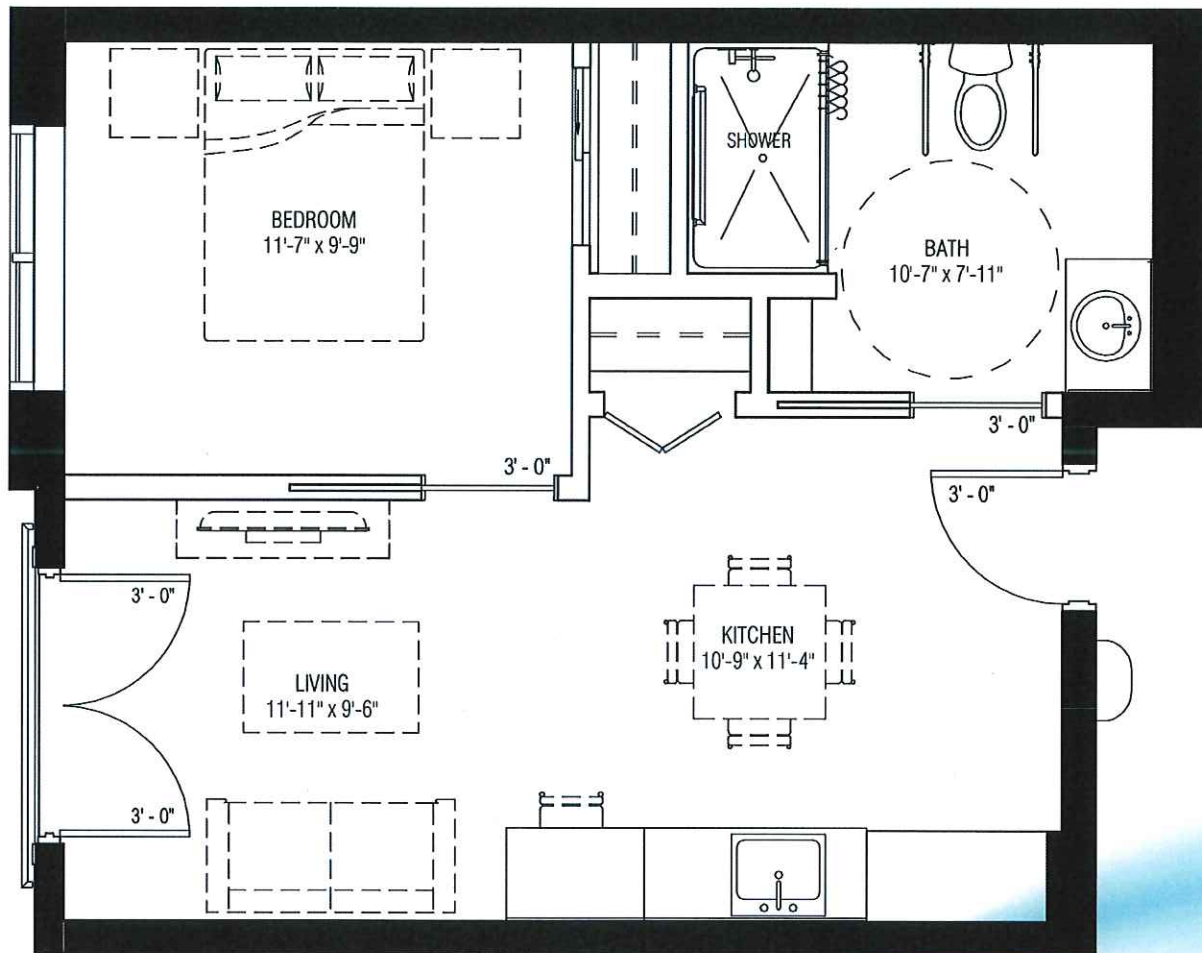

BAR-V-NOOK MANOR

LODGE SUITES

1 Bedroom

518 SQ. FT.

The developer reserves the right to make changes and modifications to the floor plans, project design, material specification and features without notice. Suite sizes and dimensions are approximate and may vary from actual.