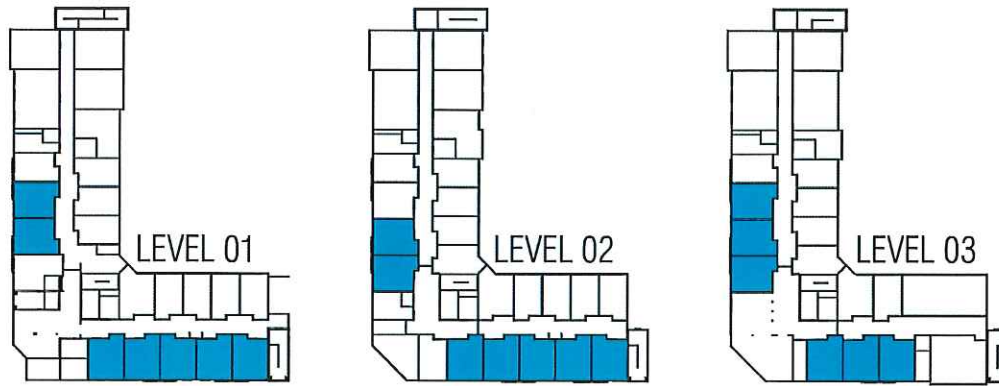

BAR-V-NOOK MANOR

LODGE SUITES

1 Bedroom

518 SQ. FT.

The developer reserves the right to make changes and modifications to the floor plans, project design, material specification and features without notice. Suite sizes and dimensions are approximate and may vary from actual.