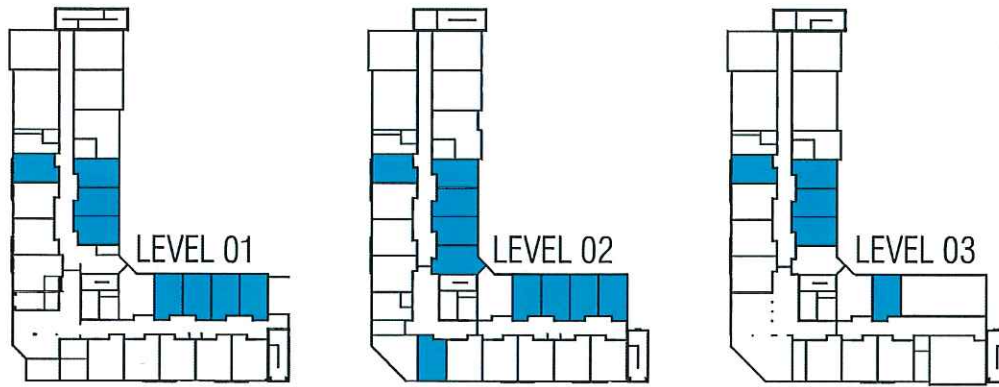

BAR-V-NOOK MANOR

LODGE SUITES Bachelor

413 SQ. FT.

The developer reserves the right to make changes and modifications to the floor plans, project design, material specification and features without notice. Suite sizes and dimensions are approximate and may vary from actual.