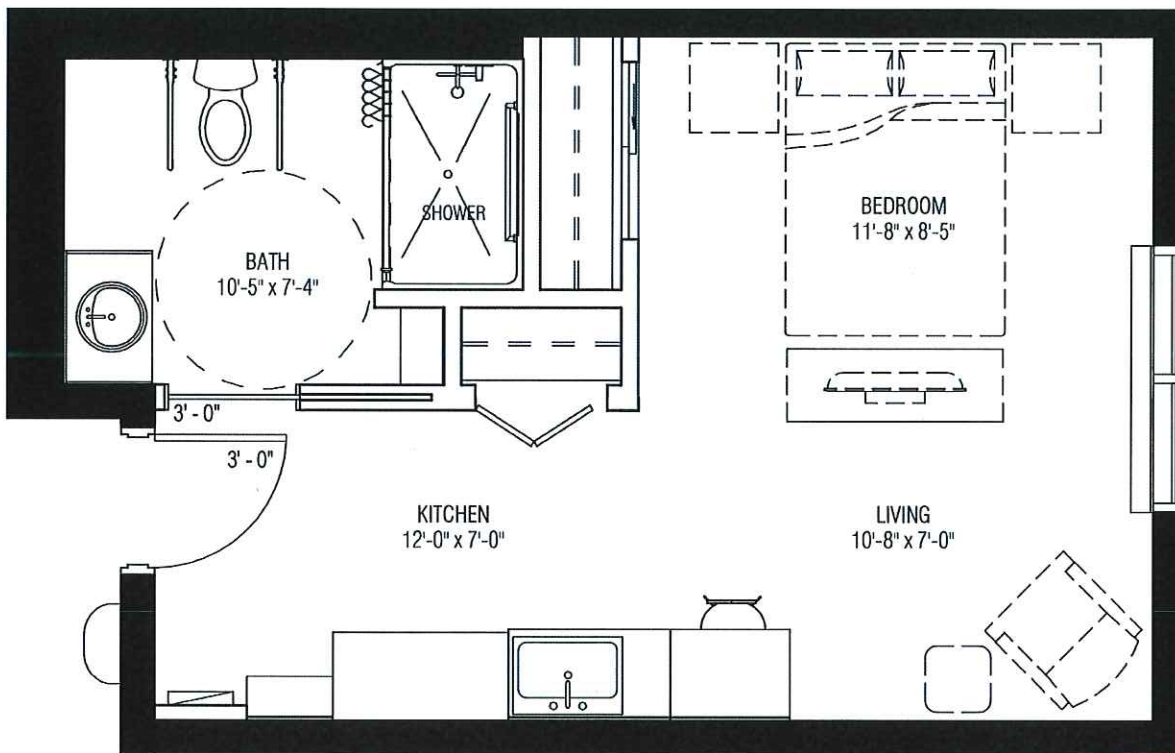

BAR-V-NOOK MANOR

LODGE SUITES Bachelor

413 SQ. FT.

The developer reserves the right to make changes and modifications to the floor plans, project design, material specification and features without notice. Suite sizes and dimensions are approximate and may vary from actual.