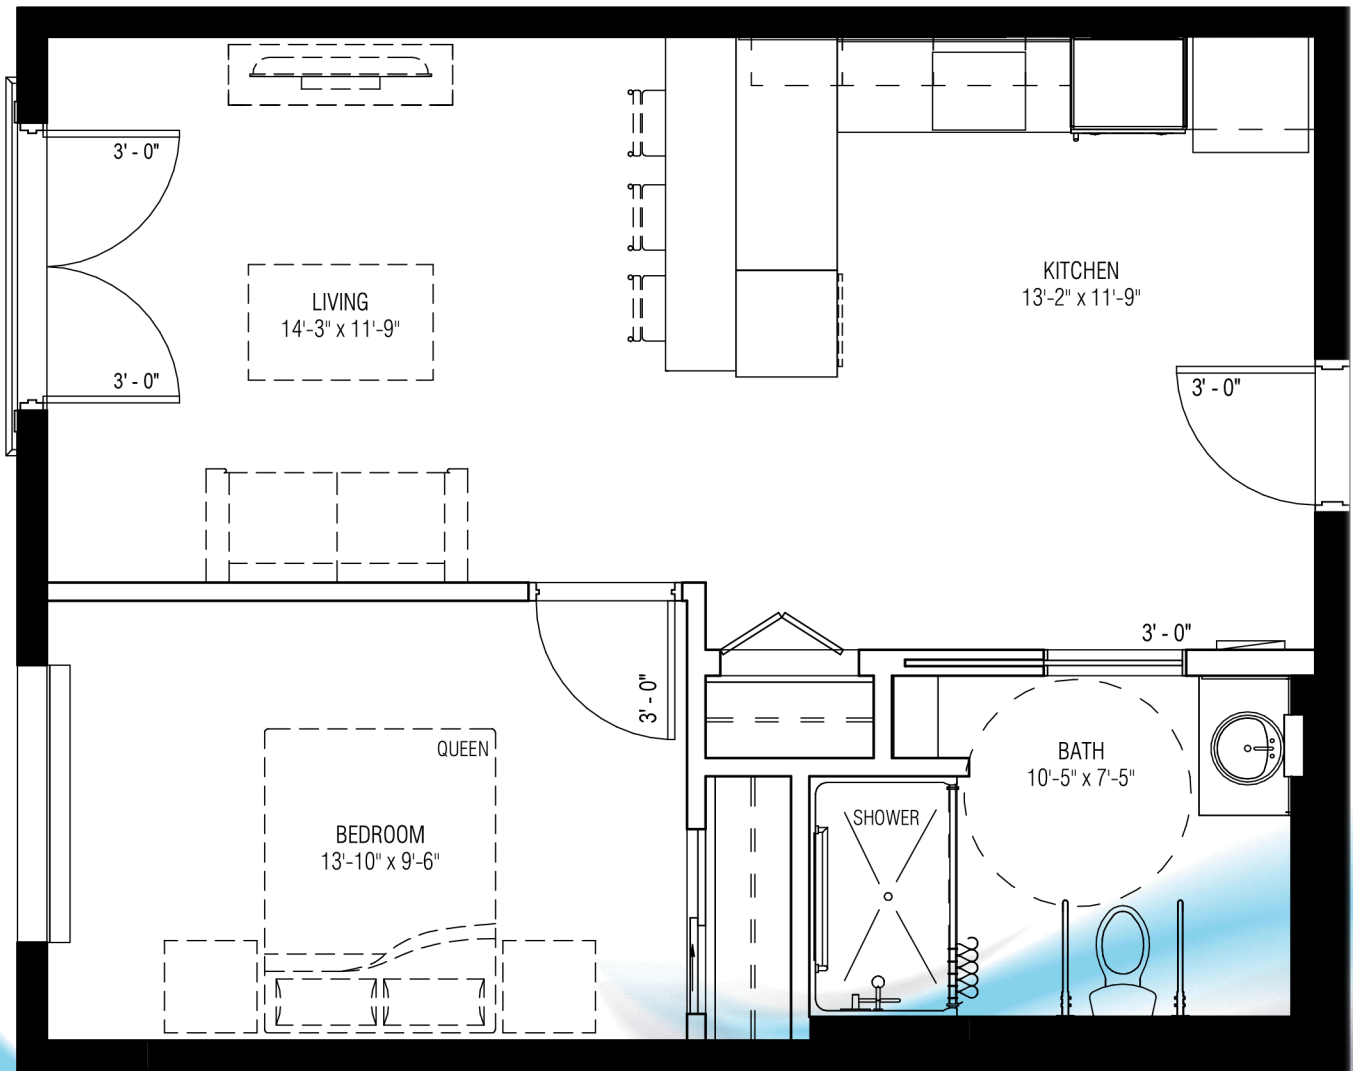

# BAR-V-NOOK MANOR

## MARKET SUITES 1 Bedroom 653 SQ. FT.