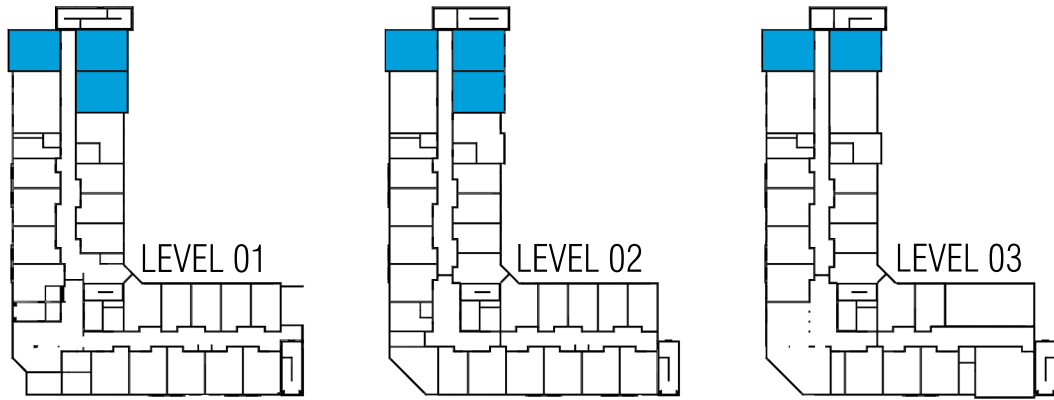

# BAR-V-NOOK MANOR

## MARKET SUITES 1 Bedroom 653 SQ. FT.